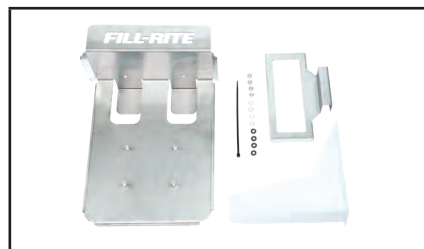

UPC #: 89404216026

MMSS075EPV

Micro Matic $\frac{3}{4}$ " EPV 3 Pin Coupler
 $\frac{3}{4}$ " Micro Matic stainless steel EPV coupler with hose barb connection

UPC #: 89404216033

KITDFFK

Fittings

(2) 1" BSPP x $\frac{3}{4}$ " hose barb strait fittings, (2) 1" BSPP x $\frac{3}{4}$ " hose barb 90° elbow fittings with retaining nuts, (4) SS worm gear hose clamps
 (2) Retaining nuts

UPC #: 89404245972

KITDFPK

Spare Parts

(5) segment seal flaps, (3) O-rings, bypass poppet, dampener, retention plate, bolt, (4 sets) screws and washers, and bypass spring

UPC #: 89404246009

KITDFCB

IBC Cage, Brackets

Stainless Steel IBC Tote bracket, nozzle boot reservoir, and hardware

UPC #: 89404245903

KITDFDB

Drum Bracket

Stainless Steel drum bracket (expands for 30 to 55 gallon drums) includes nozzle boot and bracket