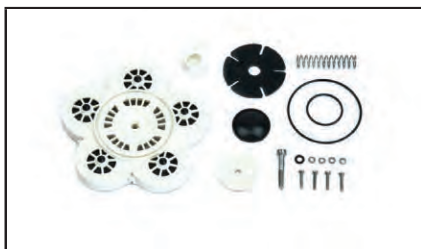

DEF

KITS

MMNM075RPV

Non-metallic RPV Coupler
 $\frac{3}{4}$ " Micro Matic non-metallic RPV coupler with hose barb connection

UPC #: 89404245996

MMSS075RSV

Micro Matic $\frac{3}{4}$ " RSV Coupler
 $\frac{3}{4}$ " Micro Matic stainless steel RSV coupler with a hose barb connection

UPC #: 89404216026

MMSS075EPV

Micro Matic $\frac{3}{4}$ " EPV 3 Pin Coupler
 $\frac{3}{4}$ " Micro Matic stainless steel EPV coupler with hose barb connection

UPC #: 89404216033

KITDFFK

Fittings

(2) 1" BSPP x $\frac{3}{4}$ " hose barb strait fittings, (2) 1" BSPP x $\frac{3}{4}$ " hose barb 90° elbow fittings with retaining nuts, (4) SS worm gear hose clamps
 (2) Retaining nuts

UPC #: 89404245972

KITDFPK

Spare Parts

(5) segment seal flaps, (3) O-rings, bypass poppet, dampener, retention plate, bolt, (4 sets) screws and washers, and bypass spring

UPC #: 89404246009

KITDFCB

IBC Cage, Brackets